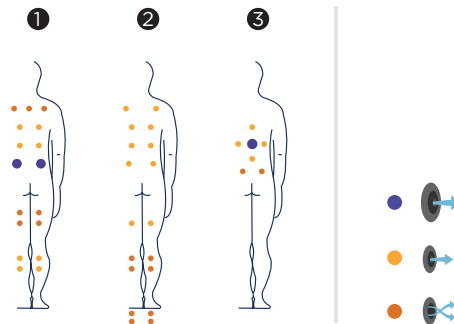

TOUCH

The Touch hot tub is a compact model especially designed for couples, although there is space for up to three places (two loungers, one seat). Because it's best to get just the right size, this hot tub is highly practical, getting the most out of its possibilities, offering flexible and complete treatment in extremely comfortable spaces, with headrests in each position. Its 42 pressurised water jets provide a complete relaxation, deep-tissue and lipoactive treatment, from your neck to your feet. To be enjoyed in good company or, of course, by yourself.

Positions: 3 (1 / 2)

Measures: 216 x 166 x 74

Optional: