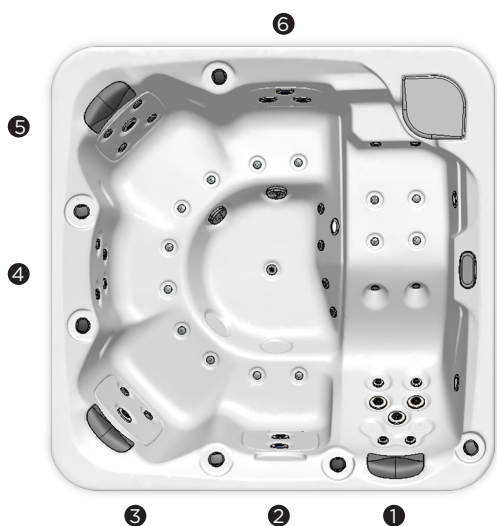

### Accessories

*WALNUT step  
(or GRAPHITE model)*

*Water care*

According to our policy of constant evolution, we reserve the right to modify the specifications in part or in whole without forewarning.

**Positions:** 6 (5  / 1 )

**Dimensions:** 216 x 216 x 90