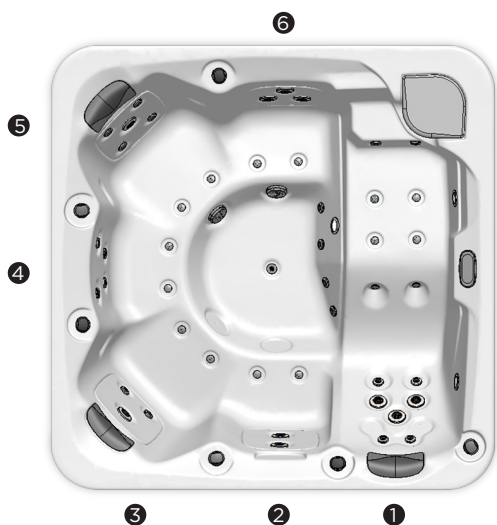

**Positions:** 6 (5  / 1 )

**Measures:** 216 x 216 x 90

clean water

SILENT PUMP

ENERGY SAVING COVER

reloax IMPACT SYSTEM

BCN DESIGN

METALLIC (structure)