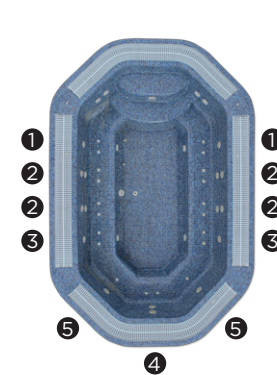

Hawai

Positions: 11

Measures: 380 x 250

Mosaic finish

Hydra

Positions: 10

Measures: 380 x 250

Acrylic finish

ref: 56537

ref: 43598

Technical specifications

Measures (±2cm)	380 x 250	
Positions (seats/loungers)	11 (11 /-)	10 (10 /-)
Water capacity (l)	2.490	
Weight (empty / full) (kg)	613 / 3.103	373 / 2.863

Shell finish	Mosaic	Acrylic
Colours available*	AG64 / AG34 / AG75 / AG70 AG72 / AG20 / AG13 / AG2	46 / 44 / 59