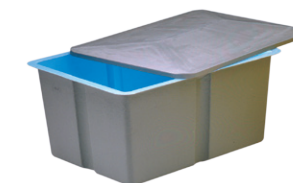

Tank

Kit 75 2M - 16412

Rail for getting in and out
of in-ground hot tubs

According to our policy of constant evolution, we reserve the right to modify the specifications in part or in whole without forewarning.