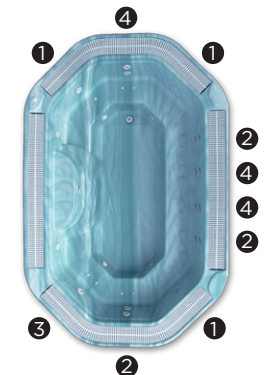

Hawai

Positions: 11

Measures: 380 x 250

Mosaic finish

Hydra

Positions: 10

Measures: 380 x 250

Acrylic finish