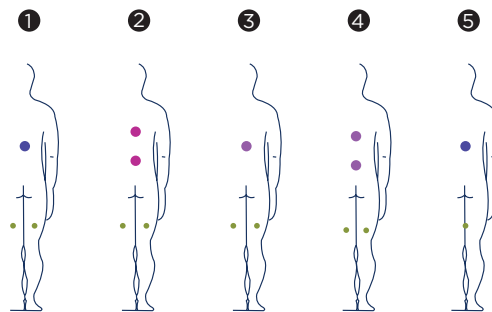

Hawai

Positions: 11

Measures: 380 x 250

Mosaic finish

Hydra

Positions: 10

Measures: 380 x 250

Acrylic finish