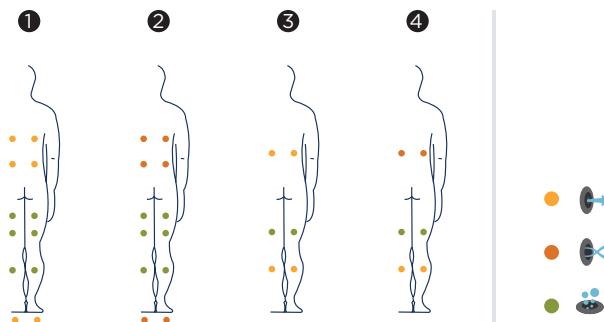

ELEGANT

A four-seater overflow hot tub made of stainless steel. The Elegant model lives up to its name as it will enhance any type of decorative environment with its fresh contemporary line.

Designed as a hot tub leisure paradise, in which the flow of water, air, colours and aromas instils peace, harmony and tranquillity in the user, it comes with a number of stylish headrests and a LED projector for chromotherapy sessions.

Positions: 4 (2 / 2)

Measures: 211 x 211