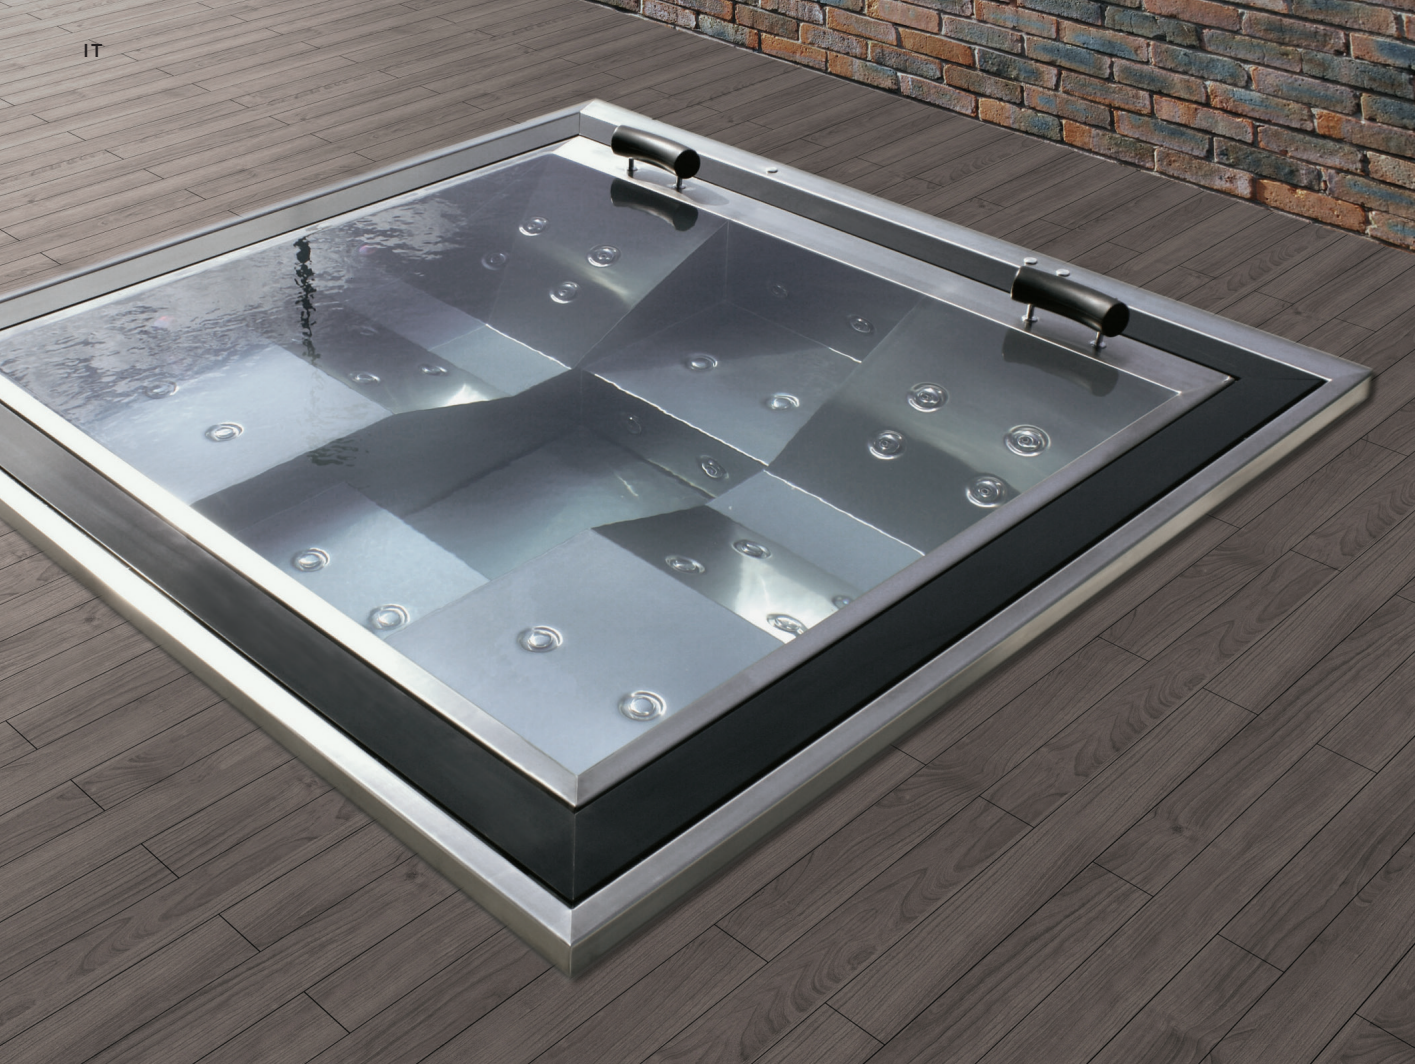

STAINLESS STEEL