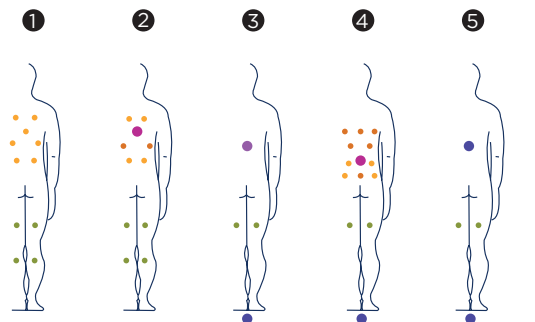

Thanks to its 28 jets and 14 air nozzles, this hot tub delivers optimum performance.

Positions: 5 (3  / 2 )

Measures: 198 x 198 x 74

Optional:

- SILENT PUMP
- ENERGY SAVING COVER
- re|o|x IMPACTSYSTEM
- clean water
- COLD SENSE
- METALLIC structure
- BCN DESIGN
- NORDIC INSULATION SYSTEM
- Ecospa
- WIFI Touch Panel
- Bluetooth AUDIO